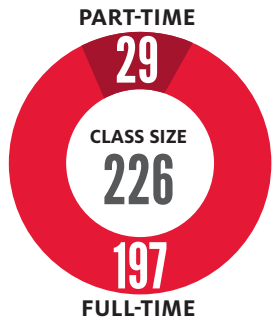

2017 CLASS PROFILE*

Faculty-to-student ratio
9.7:1

AVERAGE AGE
26
Non-Residents
14.6%

MEDIAN GPA
3.55
Previous Grad Degree
8.8%

MEDIAN LSAT
159