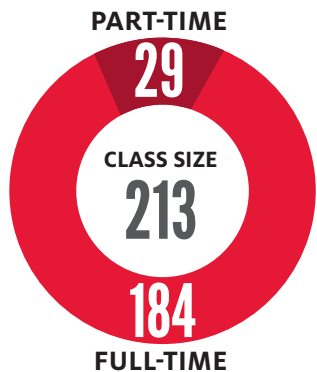

# 2016 CLASS PROFILE\*

Faculty-to-student ratio  
**9.7:1**

AVERAGE AGE  
**26**

Non-Residents  
**11.3%**

MEDIAN GPA  
**3.53**

Previous Grad Degree  
**11.3%**

MEDIAN LSAT  
**159**

## ESTIMATED COST OF ATTENDANCE

Texas Resident Tuition  
**\$30,401**  
(Full-Time)  
**\$27,096**  
(Part-Time)

Non-Resident Tuition  
**\$45,219**  
(Full-Time)  
**\$40,002**  
(Part-Time)

2016-2017

% of Students who Received Merit Scholarships