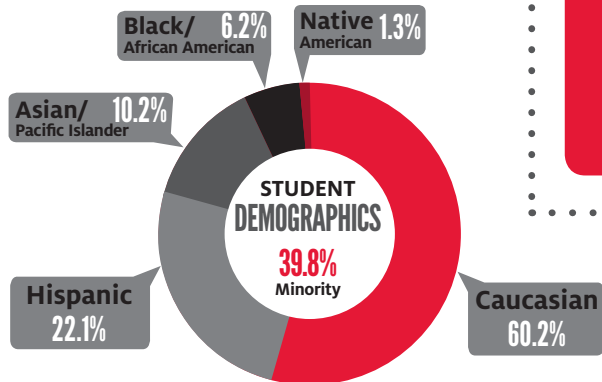

2017 CLASS PROFILE*

Faculty-to-student ratio
9.7:1

AVERAGE AGE
26
Non-Residents
14.6%

MEDIAN GPA
3.55
Previous Grad Degree
8.8%

MEDIAN LSAT
159

ESTIMATED COST OF ATTENDANCE

Texas Resident Tuition	Non-Resident Tuition
$31,021 (Full-Time)	$46,056 (Full-Time)
$27,636 (Part-Time)	$40,731 (Part-Time)

2017-2018

% of Students who Received Merit Scholarships

73%

EMPLOYMENT 10 MONTHS AFTER GRADUATION

CLASS OF 2016

GRADUATE EMPLOYMENT TYPES

CLASS OF 2016