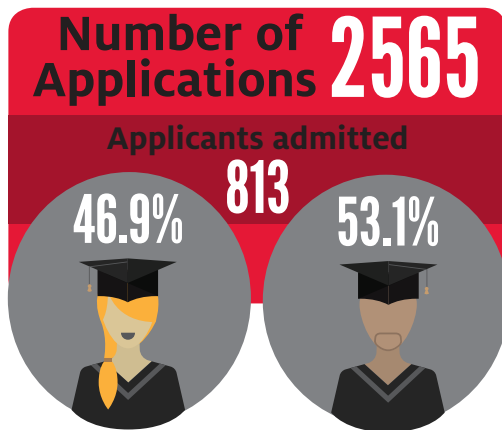

# 2016 CLASS PROFILE\*

Faculty-to-student ratio  
**9.7:1**

AVERAGE AGE  
**26**

Non-Residents  
**11.3%**

MEDIAN GPA  
**3.53**

Previous Grad Degree  
**11.3%**

MEDIAN LSAT  
**159**