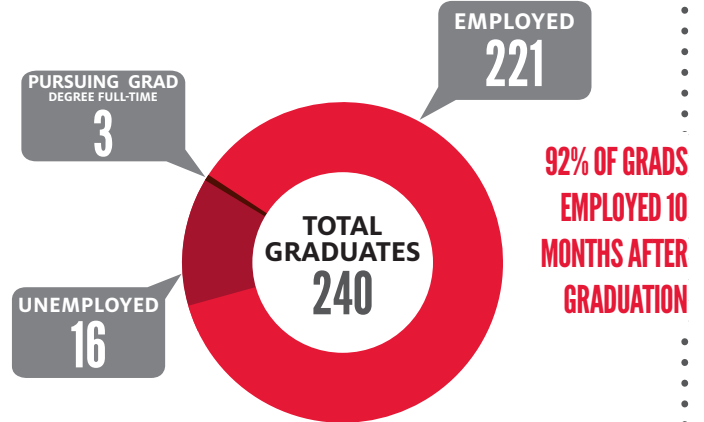

EMPLOYMENT 10 MONTHS AFTER GRADUATION

CLASS OF 2016