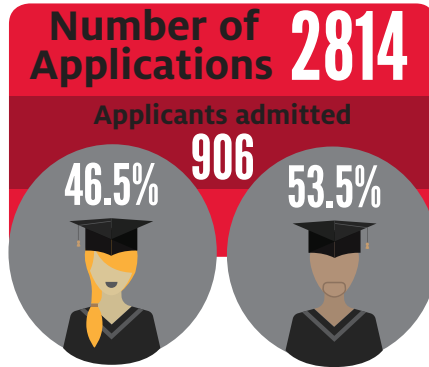

ESTIMATED COST OF ATTENDANCE

Texas Resident Tuition	Non-Resident Tuition
$31,021 (Full-Time)	$46,056 (Full-Time)
$27,636 (Part-Time)	$40,731 (Part-Time)

2017-2018

% of Students who Received Merit Scholarships

73%