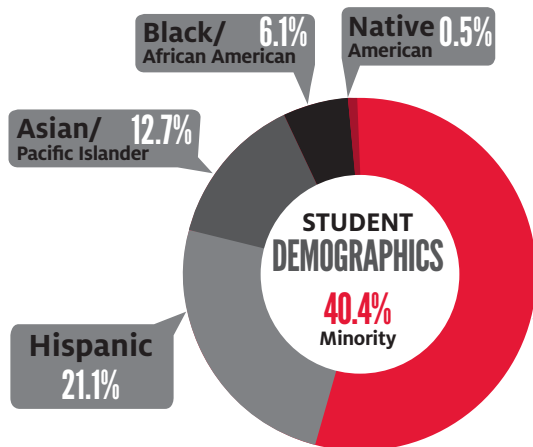

% of Students who Received Merit Scholarships

64.3%